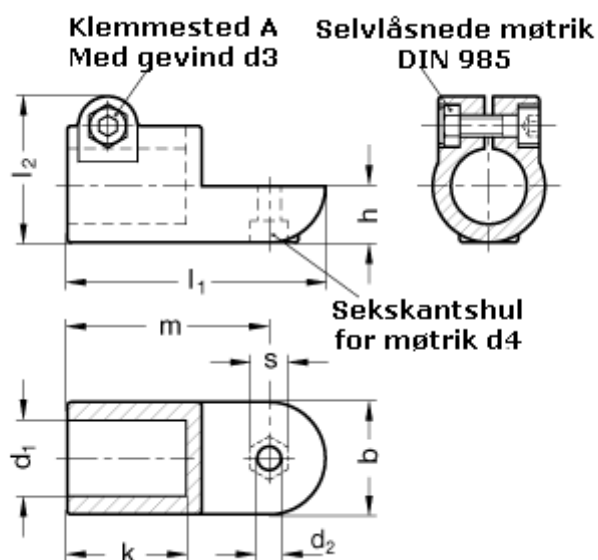

Article number: 20276B50IV2SW

Description: E+G Swivel clamp connector  
GN276-B50-IV-2-SW

## Measures

$b = 65$	$m = 115$
$d_1 = B50$	$s = 17$
$d_2 = 10.2$	
$d_3 = M10$	
$d_4 = M10$	
$k = 74.0$	
$l_1 = 148$	
$l_2 = 77.5$	